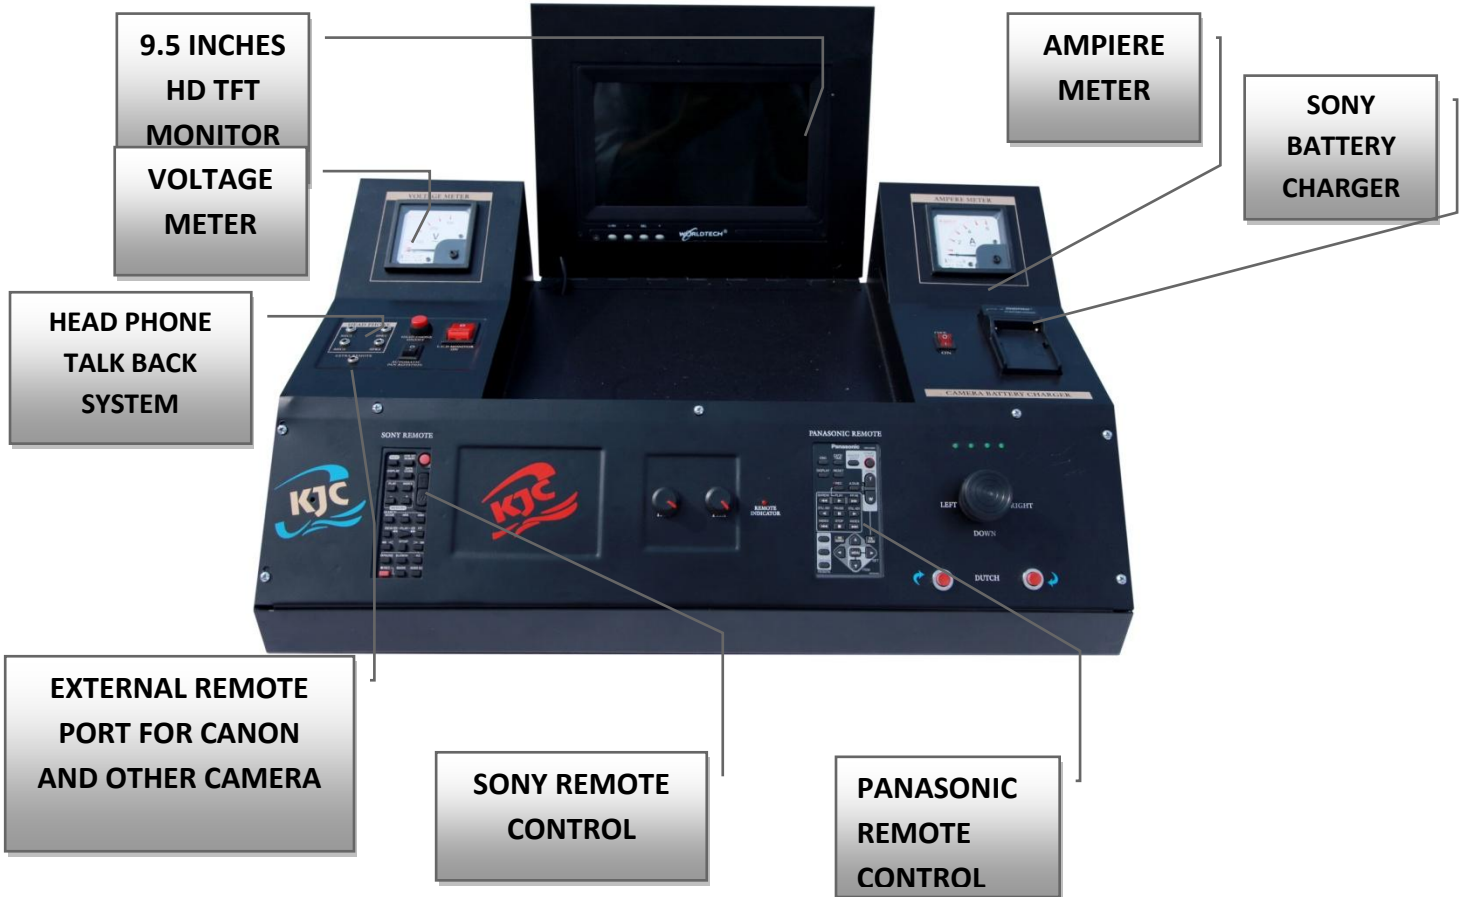

## Double Person Operating Controller (Support Sony + Panasonic camera)

## Jib Crane Mounting 7 Inches LCD Monitor

**Worldtech 7 inch LCD, AC Adaptor  
& LCD case cover**