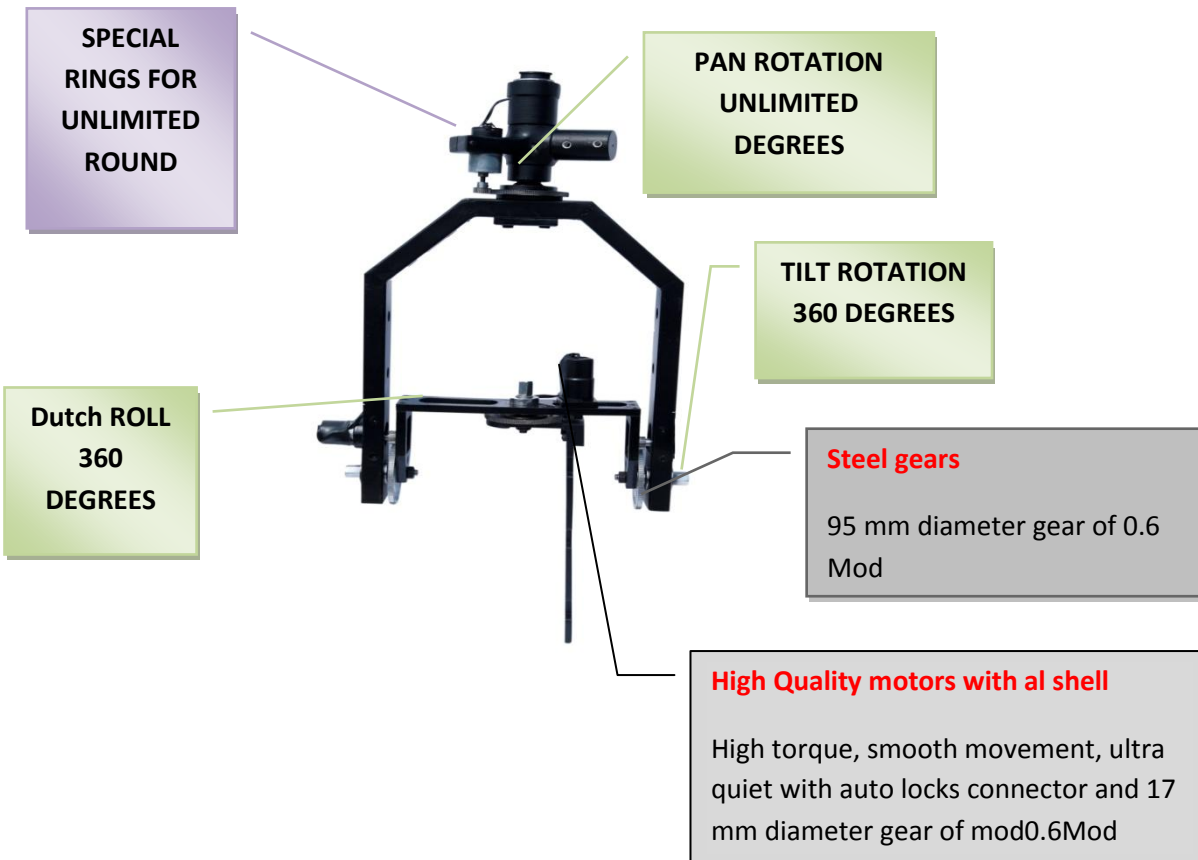

## Square Jib

**3.5 inches Square jib 32 ft 7 Booms**

**Aesthetics**-Powder coat produces a much better finish.

**Durability**-power coating provides the most durable and long-lasting backstop finish available. Power coating surfaces are more resistant to chipping, scratching, fading & wearing than other finishes.

## Dutch Head 3 Motors [PAN, TILT & DUTCH]

## Double Person Operating Controller (Support Sony + Panasonic camera)

## 17 M Wire

**STRONG STEEL  
MADE JACK**

**HIGH QUALITY  
COPPER WIRE**