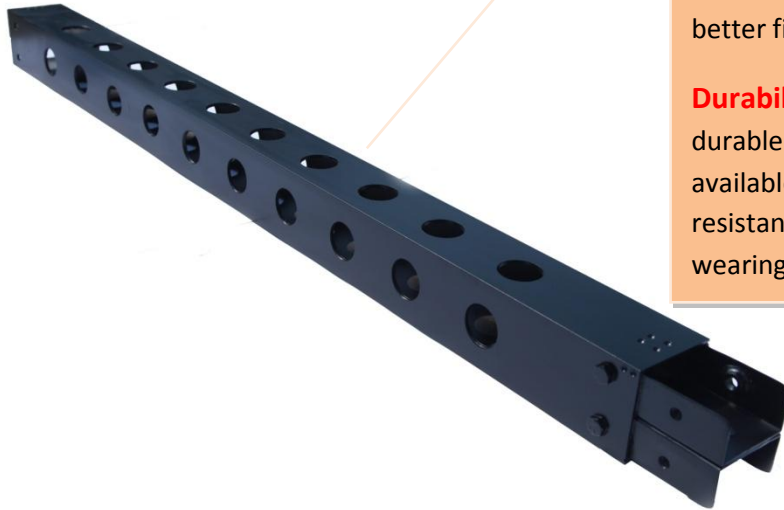

## Square Jib

**3.5 inches Square jib 32 ft 7 Booms**

**Aesthetics**-Powder coat produces a much better finish.

**Durability**-power coating provides the most durable and long-lasting backstop finish available. Power coating surfaces are more resistant to chipping, scratching, fading & wearing than other finishes.

## Dutch Head 3 Motors [PAN, TILT & DUTCH]

## 17 M Wire

**STRONG STEEL  
MADE JACK**

**HIGH QUALITY  
COPPER WIRE**