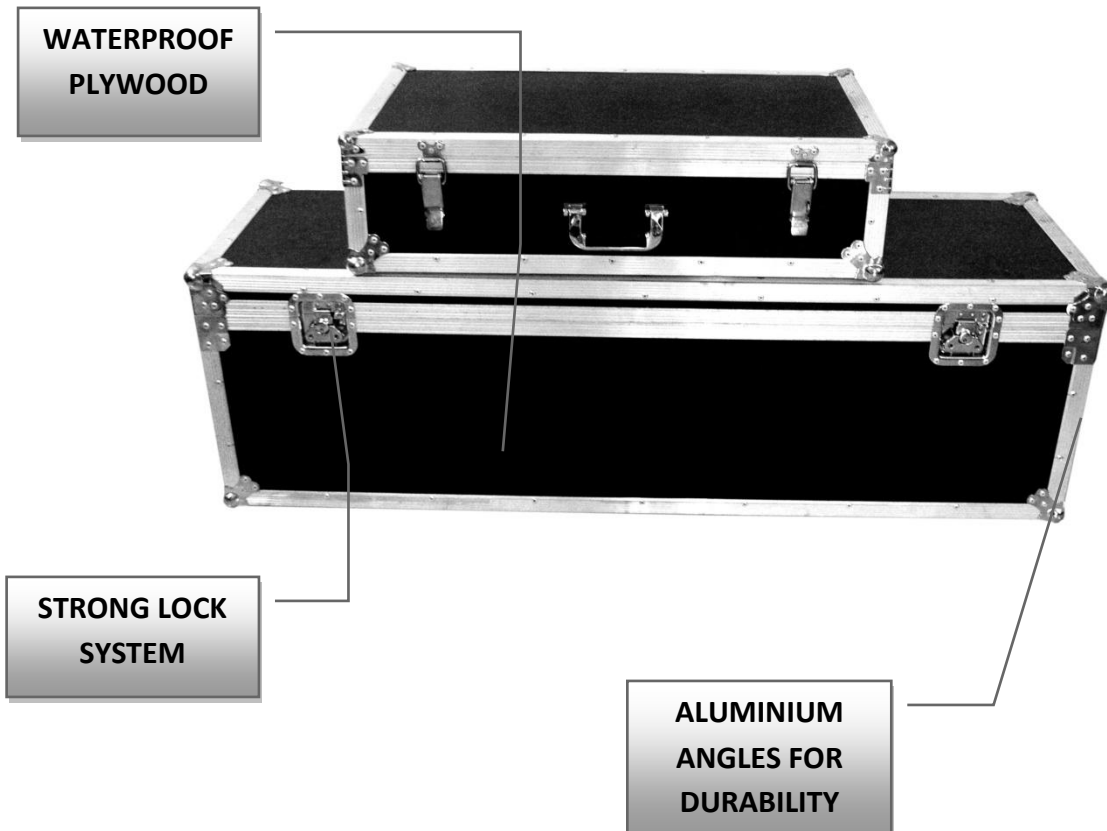

3 Wooden Boxes