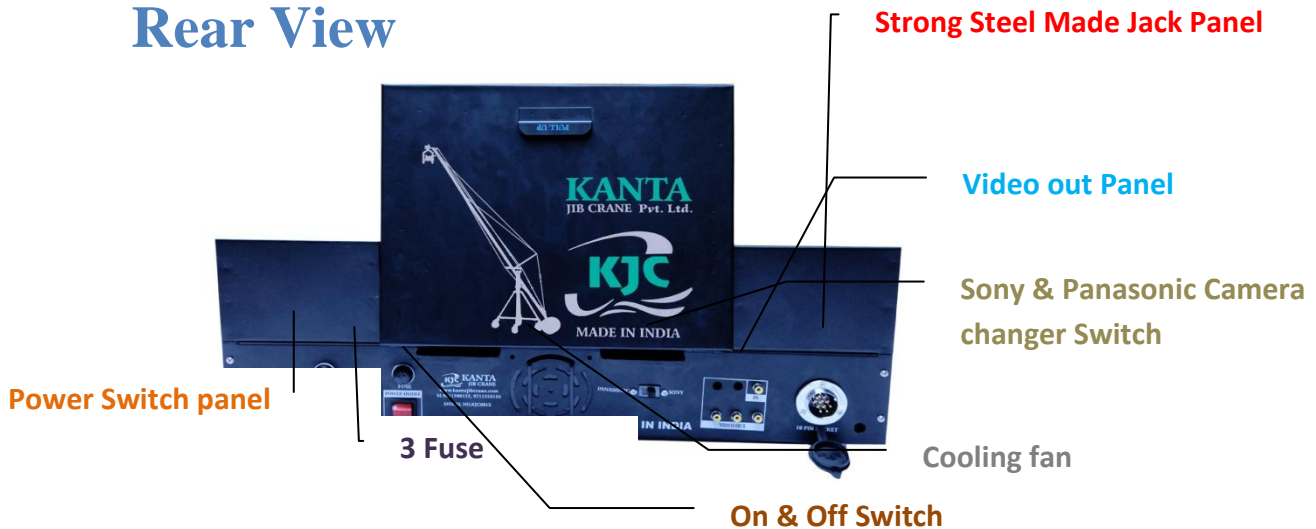

Double Person Operating Controller (Support Sony + Panasonic camera)

Rear View